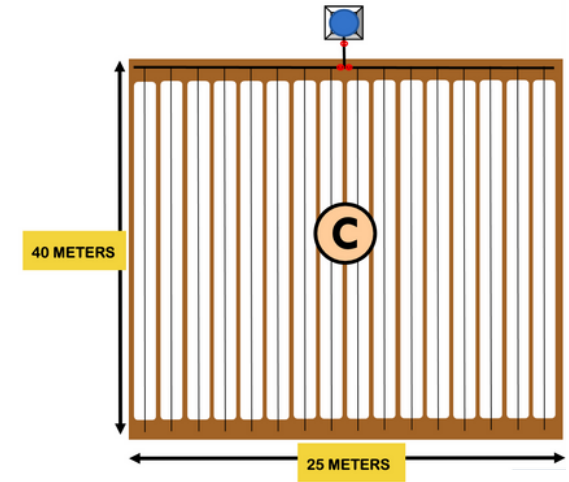

Spacing

Group C

Crops

Ampalaya, patola, upo, squash, watermelon, melon, grapes.

Coverage Area: 1000 sqm. (40m x 25m)

16 plots x 1m W x 40m L

1 lateral line of drip tape per plot/bed.

Spacing