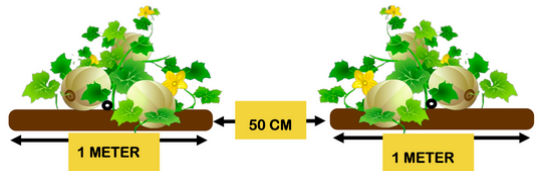

Spacing

Group B

Crops

Tomatoes, eggplant, pepper, okra, sitao, broccoli, cauliflower, cucumber, sting beans.

Coverage Area: 500 sqm.

(20m x 25m)

16 plots x 1m W x 20m L

2 lateral lines of drip tape per plot/bed.

Spacing

Group C

Crops

Ampalaya, patola, upo, squash, watermelon, melon, grapes.

Coverage Area: 1000 sqm. (40m x 25m)

16 plots x 1m W x 40m L

1 lateral line of drip tape per plot/bed.

Spacing