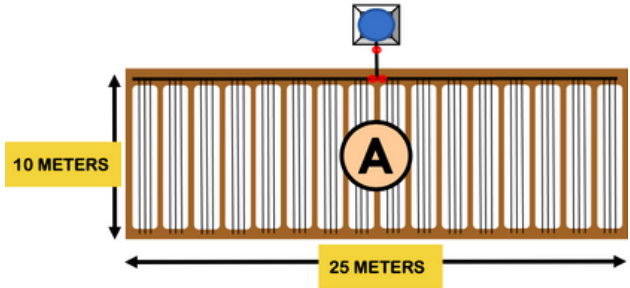

Patak-Ani Layout Design

Group A

Crops

Leafy vegetables (lettuce, pai-tsai, mustard, kale, etc.), onions, garlic, herbs, strawberries.

Coverage Area: 250 sqm.

(10m x 25m)

16 plots x 1m W x 10m L

3 lateral lines of drip tape per plot/bed.

Spacing

Group B

Crops

Tomatoes, eggplant, pepper, okra, sitao, broccoli, cauliflower, cucumber, sting beans.

Coverage Area: 500 sqm.

(20m x 25m)

16 plots x 1m W x 20m L

2 lateral lines of drip tape per plot/bed.

Spacing

Group C

Crops

Ampalaya, patola, upo, squash, watermelon, melon, grapes.

Coverage Area: 1000 sqm. (40m x 25m)

16 plots x 1m W x 40m L

1 lateral line of drip tape per plot/bed.

Spacing