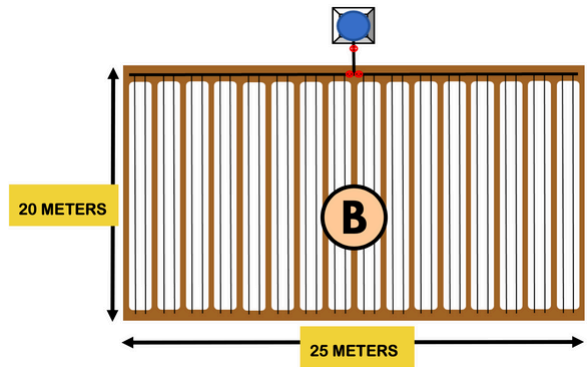

Spacing

Group B

Crops

Tomatoes, eggplant, pepper, okra, sitao, broccoli, cauliflower, cucumber, sting beans.

Coverage Area: 500 sqm.

(20m x 25m)

16 plots x 1m W x 20m L

2 lateral lines of drip tape per plot/bed.

Spacing

Group C

Crops

Ampalaya, patola, upo, squash, watermelon, melon, grapes.

Coverage Area: 1000 sqm. (40m x 25m)

16 plots x 1m W x 40m L

1 lateral line of drip tape per plot/bed.

Spacing