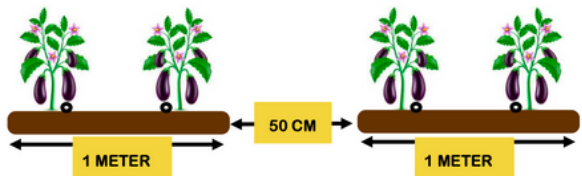

PATAK-ANI

Gravity-Type DIY Drip Irrigation Kit
250 sqm. - 1000 sqm.

Tank & Stand are not Included
in Patak Ani Dripkit Quotation

- For small scale farming of vegetables, herbs, root crops, beans, ornamental plants, and flowers!
- Significant savings on labor, water, and fertilizer.
- Uniform growth and higher yield.

Patak-Ani Layout Design

Group A

Crops

Leafy vegetables (lettuce, pai-tsai, mustard, kale, etc.), onions, garlic, herbs, strawberries.

Coverage Area: 250 sqm.

(10m x 25m)

16 plots x 1m W x 10m L

3 lateral lines of drip tape per plot/bed.

Spacing

Group B

Crops

Tomatoes, eggplant, pepper, okra, sitao, broccoli, cauliflower, cucumber, sting beans.

Coverage Area: 500 sqm.

(20m x 25m)

16 plots x 1m W x 20m L

2 lateral lines of drip tape per plot/bed.

Spacing

Group C

Crops

Ampalaya, patola, upo, squash, watermelon, melon, grapes.

Coverage Area: 1000 sqm. (40m x 25m)

16 plots x 1m W x 40m L

1 lateral line of drip tape per plot/bed.

Spacing